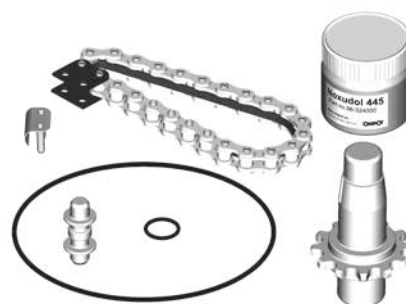

56-701000 Onspot 016 chain, arm axle kit