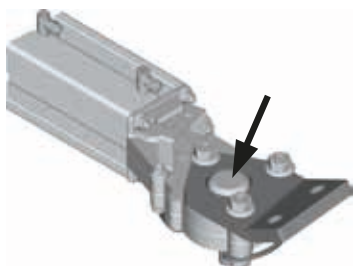

Spare parts Onspot 012

56-320501 Onspot unit, complete
(stamped no. 56-319000)