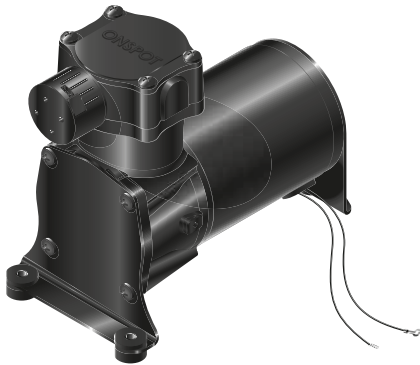

Spare parts air compressor kit 12V

56-255300 Spare part kit Compressor
1 x Compressor