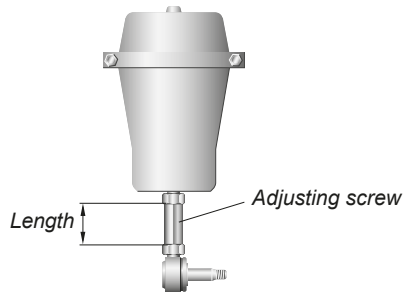

Spare parts Onspot 03, 04

If the cylinder housing is damaged, the entire cylinder must be replaced with a completely new cylinder.

All Onspots now use the short cylinder variant. Older long cylinders can easily be replaced with short cylinders. The length of the adjusting screw identifies the type of cylinder you have (see diagram).

There are three different lengths of adjusting screw; measure the adjustment screw and use the table to find which cylinder you have.

Membrane kit

Length (mm)	Complete cylinder
55	56-254603
115	56-254601
165	56-254602

Membrane kit 56-231100

- 1 x Membrane
- 1 x Cover
- 2 x lamps
- 2 x Screws
- 2 x Nuts

Angular toggle joint 56-251700

Cylinder disassembly tool 56-207100

Great care should be taken whenever you do work on or replace parts in the cylinder.

Air cylinders have substantial inherent spring power.

Therefore you should always use the cylinder disassembly tool when undertaking these procedures.