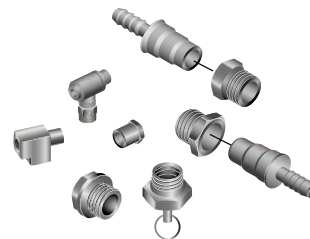

56-255400 Spare part kit fitting  
1 x Fitting 90° 1/8"  
2 x Fitting  $\varnothing$  6  
2 x Fitting M22x1,5  
1 x Drain  
1 x Plug M22x1,5  
1 x Fitting 1/4"-1/8"  
1 x T-joint 1/8"NPT

56-257400 Spare part kit micro switch  
1 x Micro switch