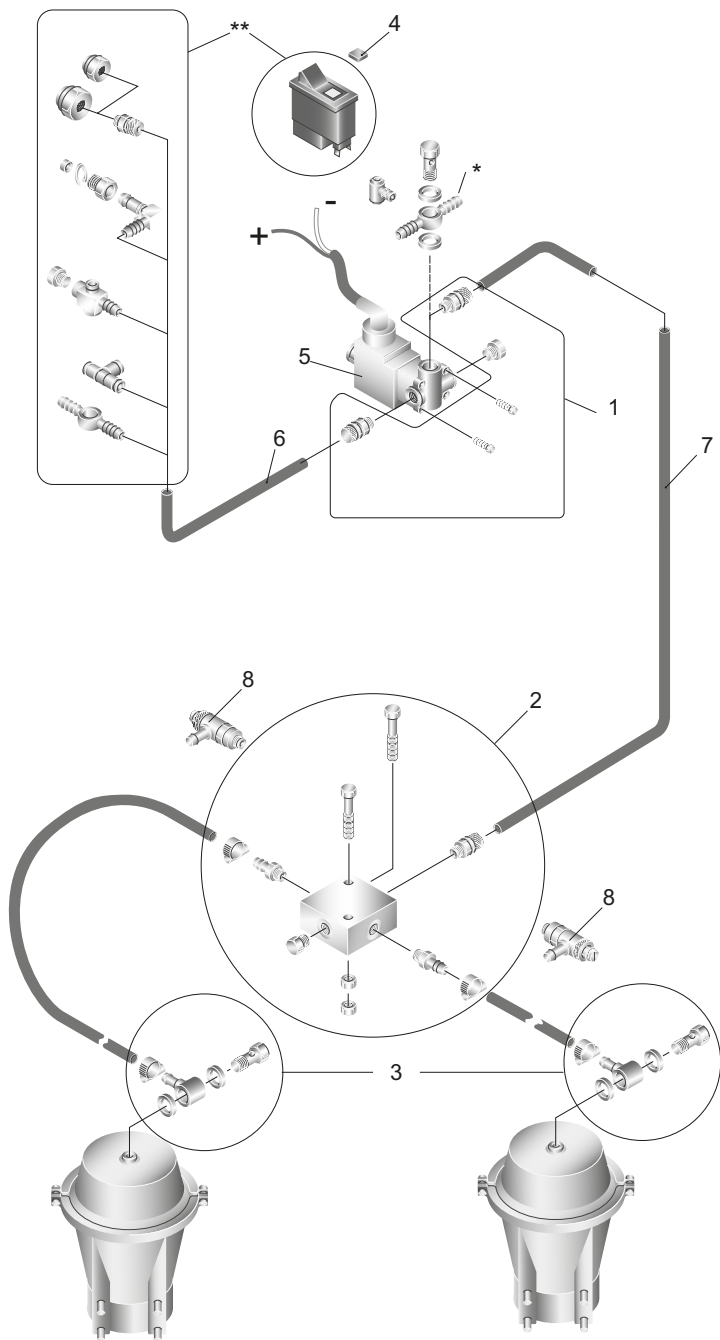

## Spare parts Onspot 03, 04

1 56-227900 Valve nipple kit, incl.:  
 2 x Insertion nipples  
 2 x Screws  
 1 x Plug

2 56-208600 Distribution block repair kit incl.:  
 1 x Distribution block  
 1 x Plug  
 2 x Hose nipple  
 1 x Insertion nipple  
 2 x Hose clamps  
 2 x Bolts M6x35  
 2 x Nuts M6