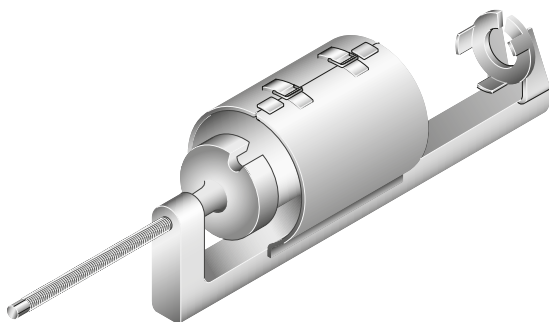

Cylinder disassembly tool