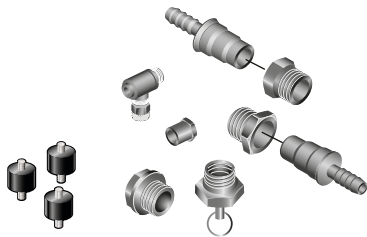

56-245400 Spare part kit fitting
(Compressor 56-245200)
1 x Fitting 90° 1/8"
2 x Fitting $\varnothing$ 6
2 x Fitting M22x1,5
1 x Drain
1 x Plug M22x1,5
1 x Fitting 1/4"-1/8"
3 x Rubber foot
3 x Nuts M4