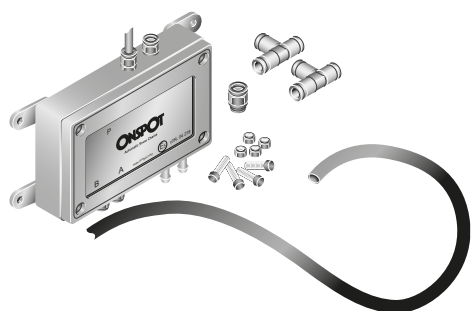

## Spare parts Onspot 012

- 56-320101 Valve kit 24V, complete
- 56-320102 Valve kit 12V, complete
- 56-320103 Valve kit 24V, complete(MB)

- 56-329000 T-joint

- 56-329200 T-joint (MB)

- 56-329100 Plastic hose 20 m