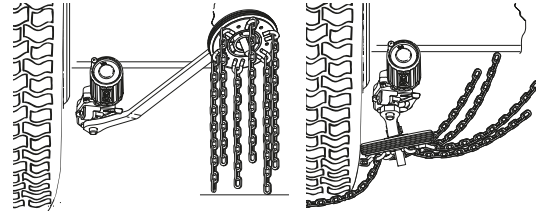

Resting position

Working position

A complete Onspot consists of:

Onspot kit

The Onspot kit contains 2 cylinders and one Electric- and air kit. There are several varying kits for adaption to different vehicles' electric and air-systems. The correct kit for your vehicle is included in the Onspot kit, ready to plug in.

Vehicle bracket kit

Unique vehicle brackets for all vehicle makes. The bracket has a high-quality corrosion resistance through electrolytic pre-treatment. The Onspot kit will be supplied with the correct brackets for your specific vehicle.

Chain wheel kit

A chain wheel kit is included in the Onspot kit. There are different spare wheels available which differ by number of chain strands or steel quality.