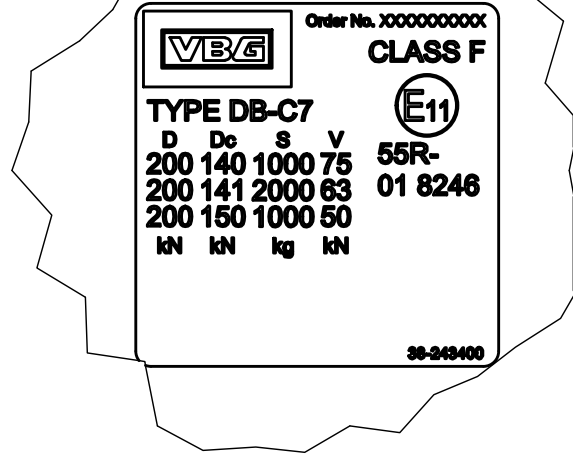

1 Measure for information only

VBG GROUP		Modified Date	Modified by	Modification No.	Issue
		2016-06-20	SJ	12718	b
Description DB-C7 Volvo/RVI short		3D Model No.	Engineer		Checked by
		20-104200	SJ		RJ
Sheet Size	Scale	Projection	Drafting Date	Drafted by	
A3	1:4	1st	2012-08-22	RJ	
Stage	Drawing No.				
P	20-104200 (F) INFO				
This drawing is the property of VBG Group AB and is protected in accordance with prevailing law. Changes must be made in CAD-program, this concerns both 2D & 3D.					